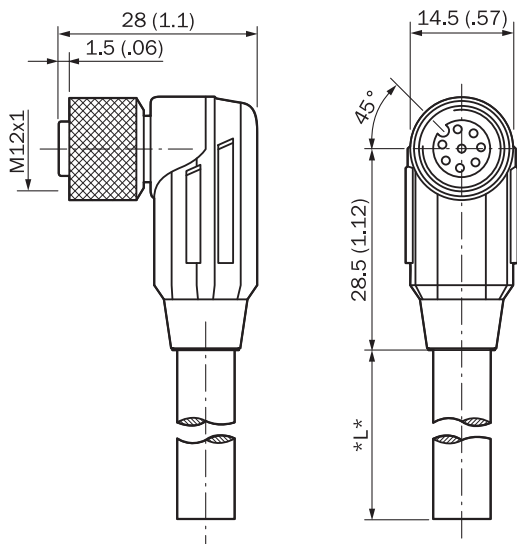

DOL-1208-W10MAC1

SICK
Sensor Intelligence.

Ordering information

Type	Part no.
DOL-1208-W10MAC1	6037726

Other models and accessories → www.sick.com/

Detailed technical data

Technical specifications

Accessory group	Plug connectors and cables
Accessory family	Connecting cables
Connection type head A	Female connector, M12, 8-pin, angled
Connection type head B	Flying leads
Cable	10 m, 8-wire, PUR, halogen-free
Jacket material	PUR, halogen-free
Jacket color	Black
Cable diameter	7 mm
Conductor cross-section	4 x 2 x 0.25 mm ²
Shielding	Shielded
Bending radius	
	Flexible use > 10 x cable diameter
	Stationary position > 5 x cable diameter
Signal type	HIPERFACE®
Enclosure rating	IP65/ IP67/ IP69K

Dimensional drawing (Dimensions in mm (inch))

- ① Brown
- ② White
- ③ Black
- ④ Pink
- ⑤ Yellow
- ⑥ Violet
- ⑦ Blue
- ⑧ Red

SICK AT A GLANCE

SICK is one of the leading manufacturers of intelligent sensors and sensor solutions for industrial applications. A unique range of products and services creates the perfect basis for controlling processes securely and efficiently, protecting individuals from accidents and preventing damage to the environment.